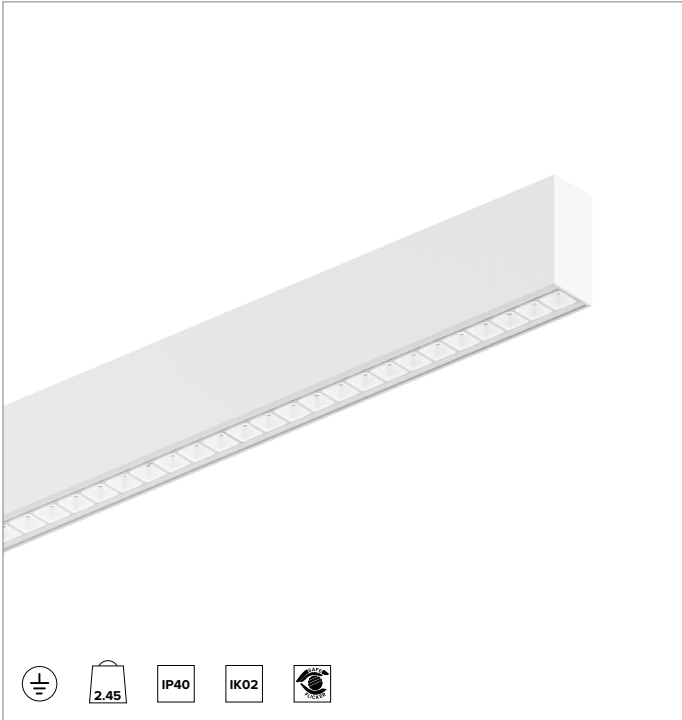

T018MY830ELPW | LOGICO EASY Stand Alone 37 - UGR19

Linear stand alone LED fixture for ceiling mounted or suspension installation

		3000K	H(m)	D1(m)	D2(m)	E _{max} (lx)	
		Ra80		66°	64°		
Fixture Power		23W	1	1.29	1.26	2214	
Source Flux		3092lm	2	2.58	2.52	553	
Fixture Flux		3092lm	3	3.86	3.78	246	
Efficacy		134lm/W	4	5.15	5.04	138	
G0347A	I _{max} =810cd/klm	I _{max}	2505cd	5	6.44	6.30	89

Colour and finish: White

Dimensions: L=1404mm

Weight: 2.45Kg

Version: LINEAR

Degree of protection: IP40

Mechanical Resistance: IK02

ELECTRICAL CHARACTERISTICS

Integrated electronic ON-OFF driver. Luminaire compliant with EN 60598-2-22 for power supply from a centralised emergency system CPSS (Central Power Supply System), not incorporated in the luminaire - high risk areas excluded. The default power and flux are 100% in AC and 100% in DC.