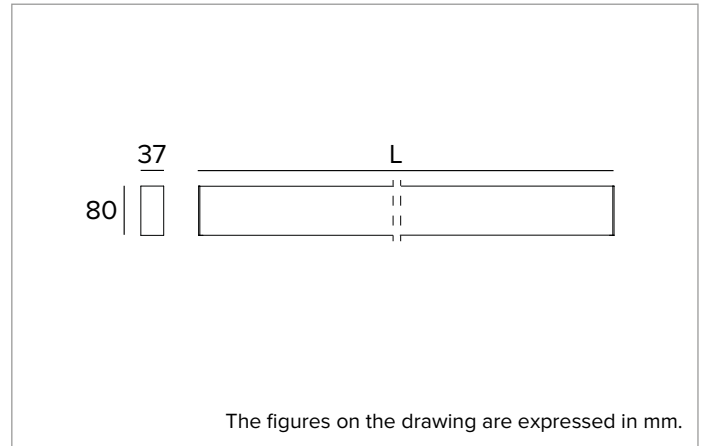

T018MY830ELPW | LOGICO EASY Stand Alone 37 - UGR19

Linear stand alone LED fixture for ceiling mounted or suspension installation

		3000K	H(m)	D1(m)	D2(m)	E _{max} (lx)	
		Ra80		66°	64°		
Fixture Power		23W	1	1.29	1.26	2214	
Source Flux		3092lm	2	2.58	2.52	553	
Fixture Flux		3092lm	3	3.86	3.78	246	
Efficacy		134lm/W	4	5.15	5.04	138	
G0347A	I _{max} =810cd/klm	I _{max}	2505cd	5	6.44	6.30	89

Colour and finish: White

Dimensions: L=1404mm

Weight: 2.45Kg

Version: LINEAR

Degree of protection: IP40

Mechanical Resistance: IK02

ELECTRICAL CHARACTERISTICS

Integrated electronic ON-OFF driver. Luminaire compliant with EN 60598-2-22 for power supply from a centralised emergency system CPSS (Central Power Supply System), not incorporated in the luminaire - high risk areas excluded. The default power and flux are 100% in AC and 100% in DC.